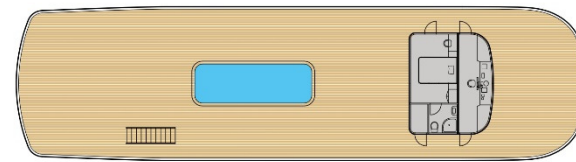

MV MY WAY

Max. 40 persons

SUN DECK

UPPER DECK

MAIN DECK

LOWER DECK

Specifications:

Length	44,45 m
Width	8,15 m
Built	under construction
Sun Deck	200 m ²
Crew members	7/9
Salon on upper deck	
Hot tub	

Cabins:

Total:	21 guest cabins
Upper deck:	3 Double
Main deck:	2 Double / Twin
	4 Double
	2 Twin
	2 Single
Lower deck:	2 Double / Twin
	6 Double

Additional cabin for tour manager