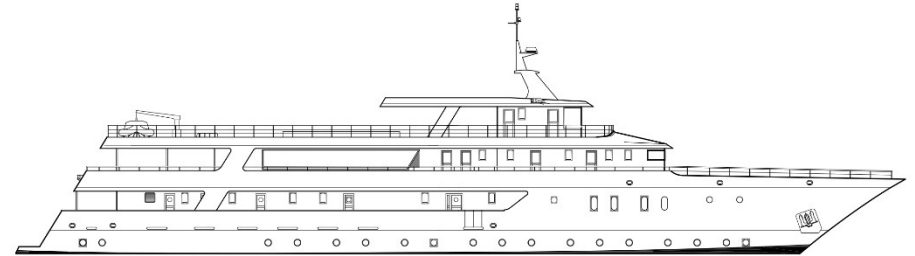

MV MY WAY

Max. 40 persons

SUN DECK

UPPER DECK

MAIN DECK

LOWER DECK

Specifications:

Length	44,45 m
Width	8,15 m
Built	under construction
Sun Deck	200 m ²
Crew members	7/9
Salon on upper deck	
Hot tub	

Cabins:

Total:	21 guest cabins
Upper deck:	3 Double
Main deck:	2 Double / Twin
	4 Double
	2 Twin
	2 Single
Lower deck:	2 Double / Twin
	6 Double

Additional cabin for tour manager