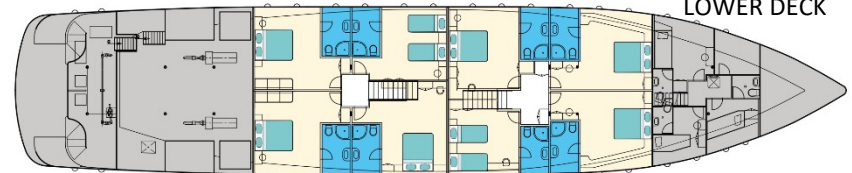

MV MY WAY

Max. 40 persons

SUN DECK

UPPER DECK

MAIN DECK

LOWER DECK

Specifications:

Length	44,45 m
Width	8,15 m
Built	under construction
Sun Deck	200 m ²
Crew members	7/9
Salon on upper deck	
Hot tub	

Cabins:

Total:	21 guest cabins
Upper deck:	3 Double
Main deck:	2 Double / Twin
	4 Double
	2 Twin
	2 Single
Lower deck:	2 Double / Twin
	6 Double

Additional cabin for tour manager