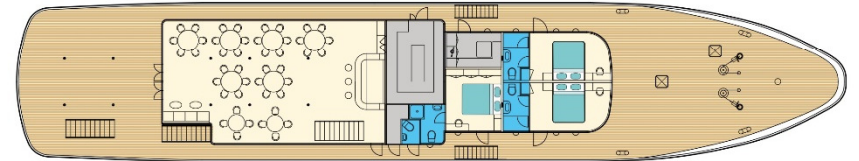

MV MY WAY

Max. 40 persons

SUN DECK

UPPER DECK

MAIN DECK

LOWER DECK

Specifications:

Length	44,45 m
Width	8,15 m
Built	under construction
Sun Deck	200 m ²
Crew members	7/9
Salon on upper deck	
Hot tub	

Cabins:

Total:	21 guest cabins
Upper deck:	3 Double
Main deck:	2 Double / Twin
	4 Double
	2 Twin
	2 Single
Lower deck:	2 Double / Twin
	6 Double

Additional cabin for tour manager