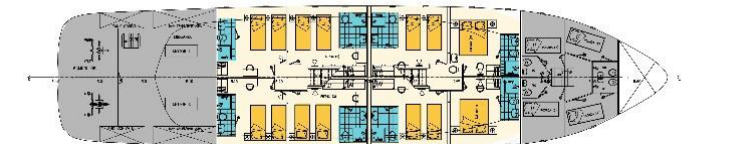

# MV DREAM

Max. 40 persons

SUN DECK

UPPER DECK

MAIN DECK

LOWER DECK

### Specifications:

Length	40 m
Width	8 m
Launched	2017
Sun Deck	200m <sup>2</sup>
Crew members	6/7