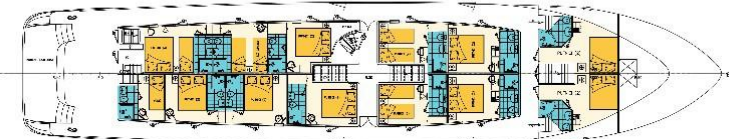

# MV DREAM

Max. 40 persons

SUN DECK

UPPER DECK

MAIN DECK

LOWER DECK

### Specifications:

Length	40 m
Width	8 m
Launched	2017
Sun Deck	200m <sup>2</sup>
Crew members	6/7

### Cabins:

Total:	20 guest cabins
Upper deck:	1 Double/twin
Main deck:	6 Double/twin
	4 Double
	1 Triple
Lower deck:	6 Double/twin
	2 Double

Additional cabin for tour manager