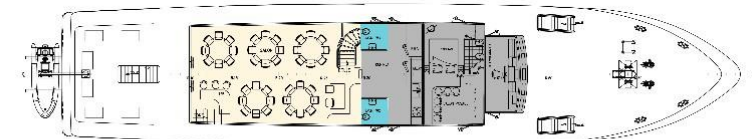

# MV DREAM

Max. 40 persons

SUN DECK

UPPER DECK

MAIN DECK

LOWER DECK

### Specifications:

Length	40 m
Width	8 m
Launched	2017
Sun Deck	200m <sup>2</sup>
Crew members	6/7