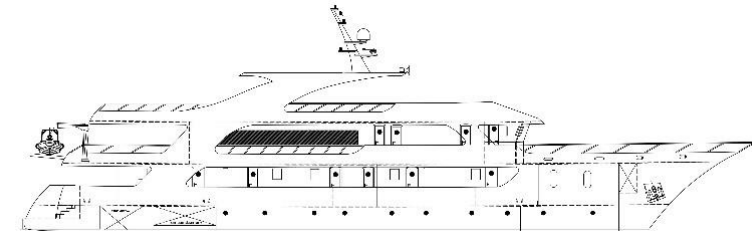

# MV DREAM

Max. 40 persons

SUN DECK

UPPER DECK

MAIN DECK

LOWER DECK

### Specifications:

Length	40 m
Width	8 m
Launched	2017
Sun Deck	200m <sup>2</sup>
Crew members	6/7